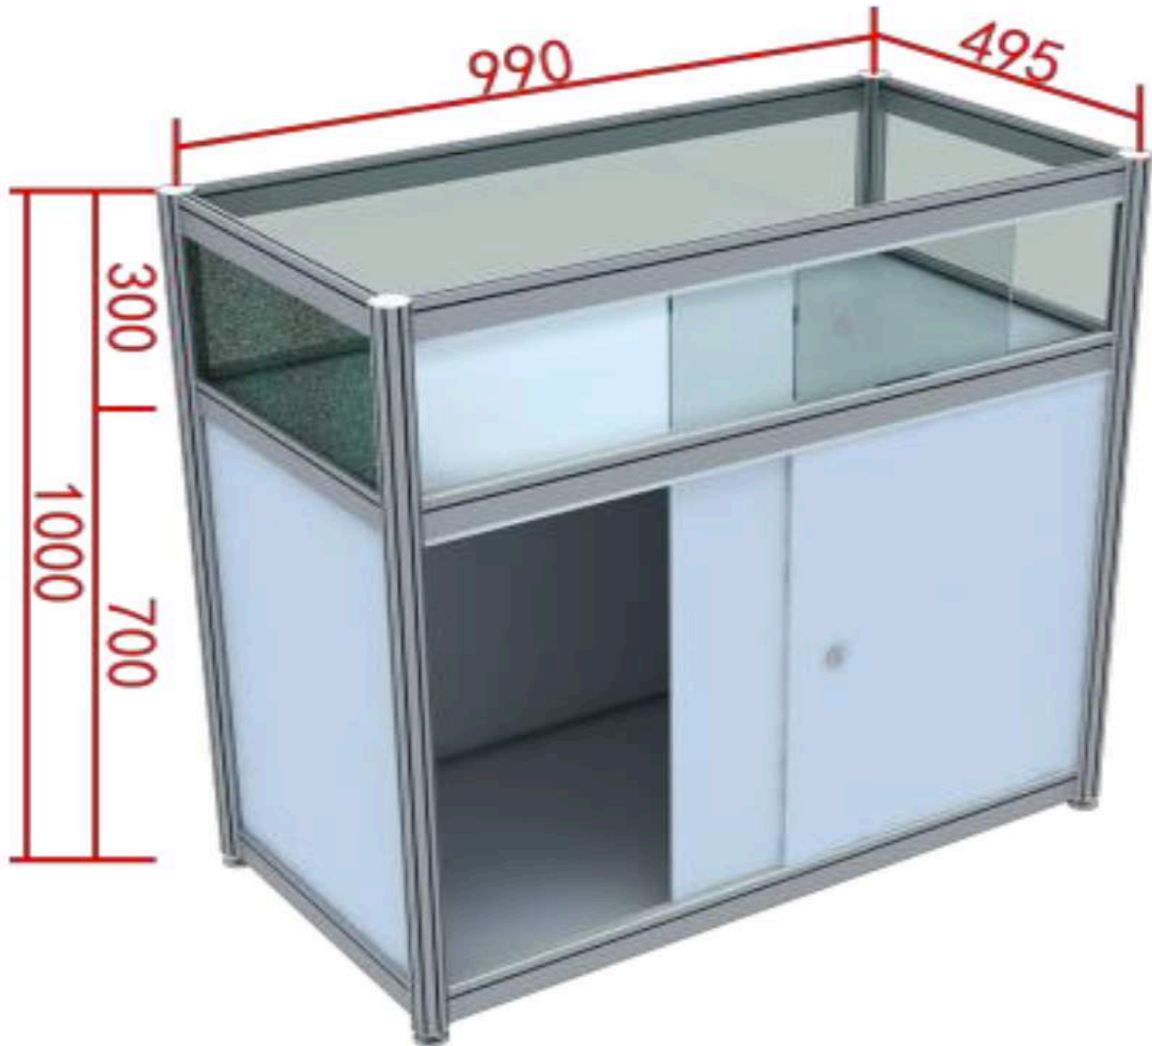

Expgs06

GLASS SHOWCASE

Description

Glass showcase comes on separate order.

Price

$ 100 per unit
200,000 Tshs