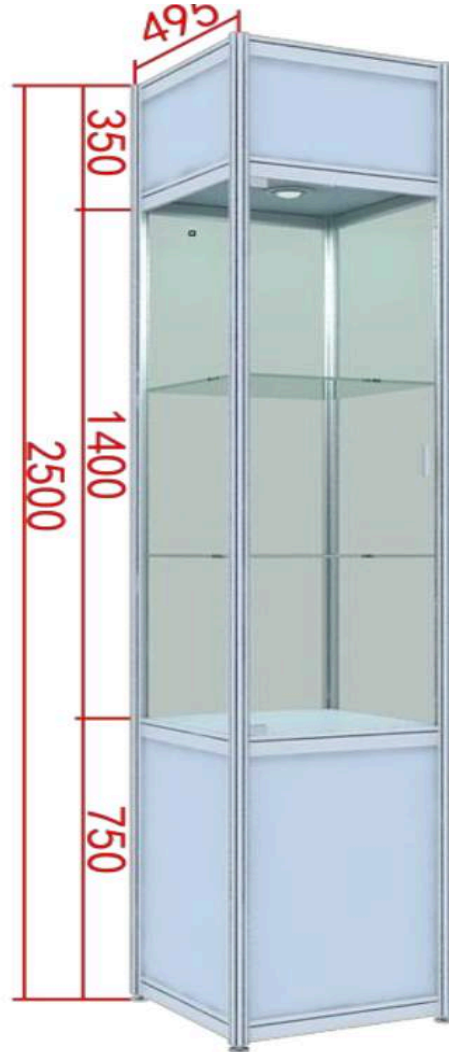

GLASS SHOWCASE

Description

Glass showcase comes on separate order.

Price

$ 100 per unit
200,000 Tshs