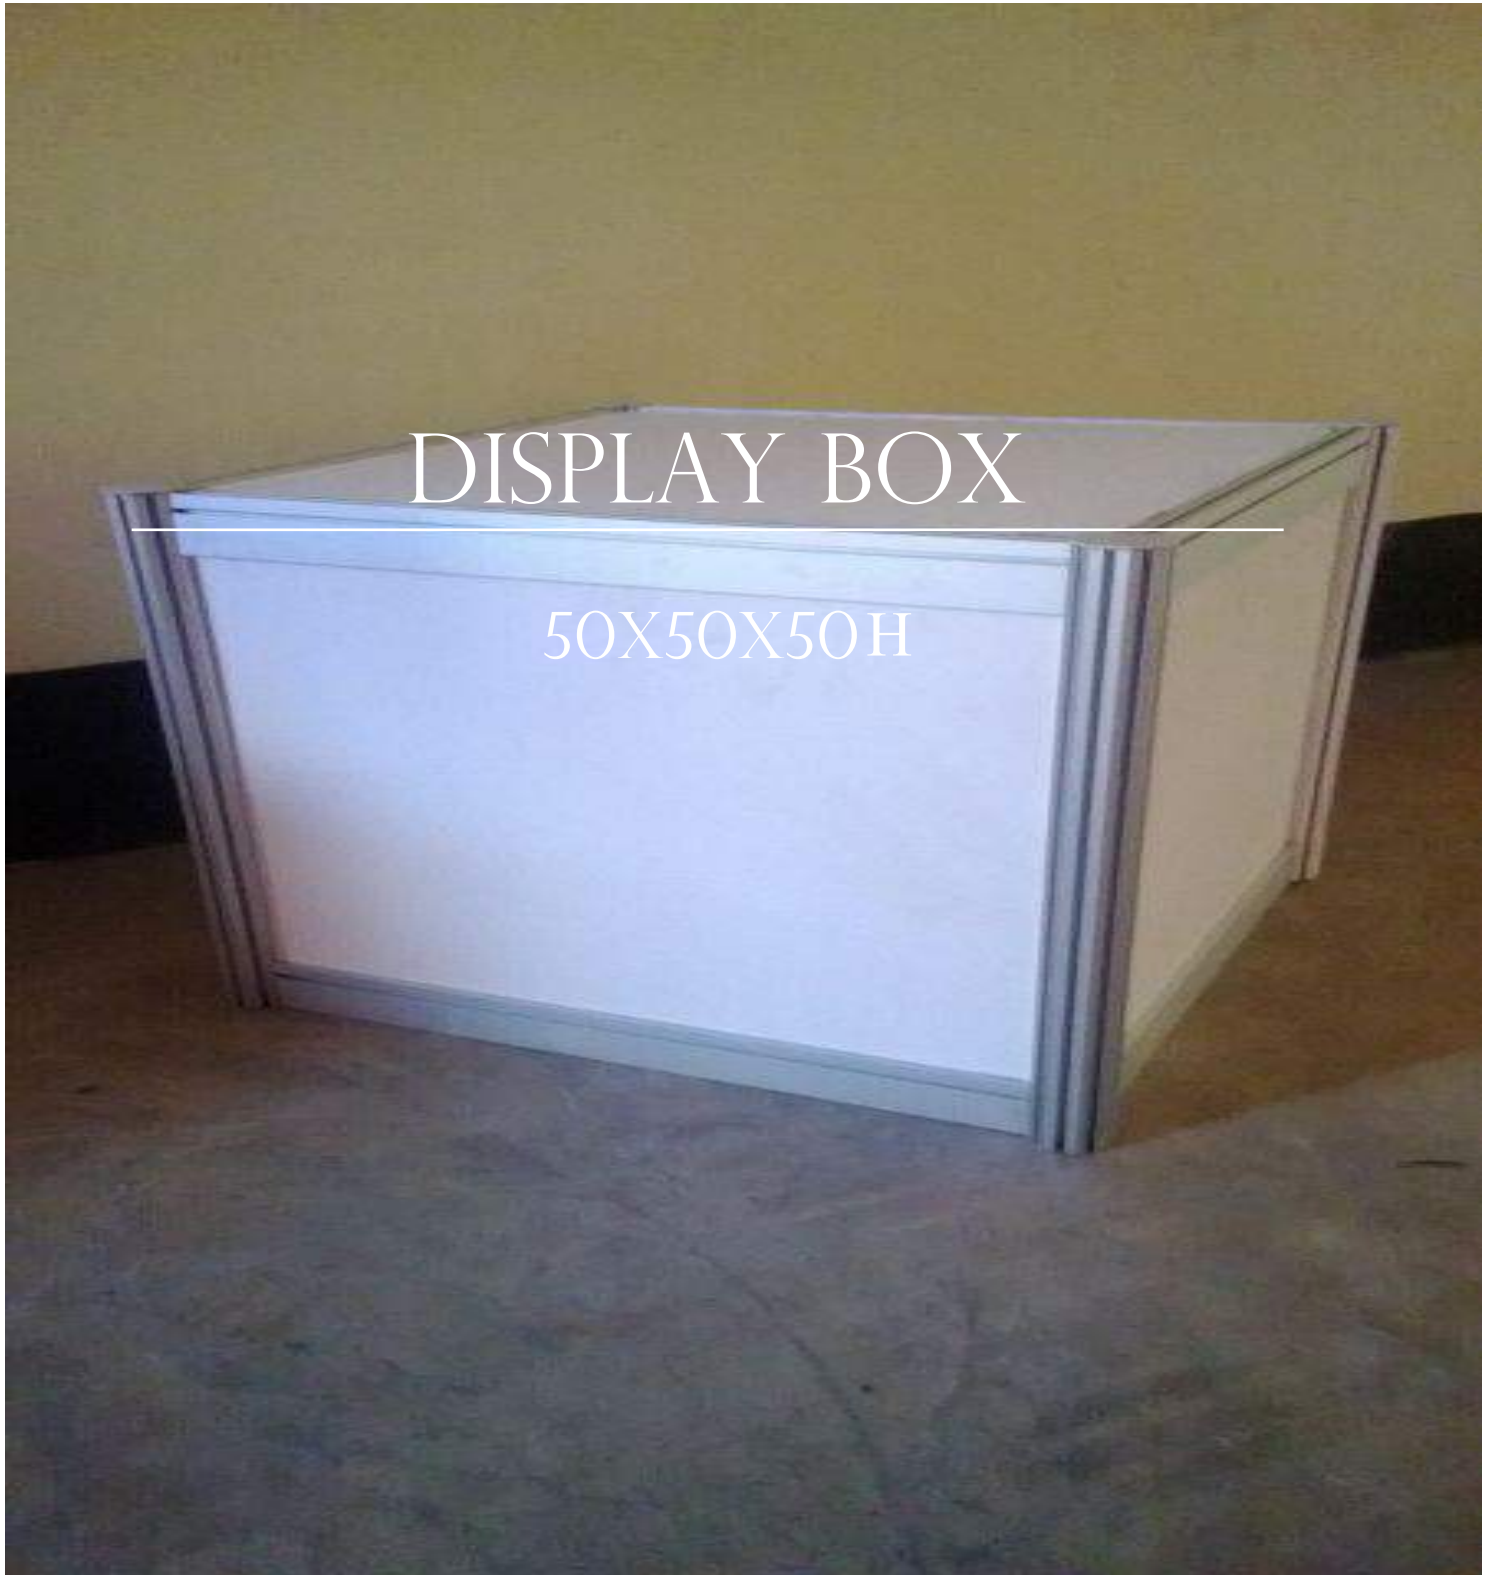

DISPLAY BOX

50X50X50H

Description

Display Box comes on separate order

Size in cm

50x50x50H

Price

$ 10 per unit
20000 Tshs